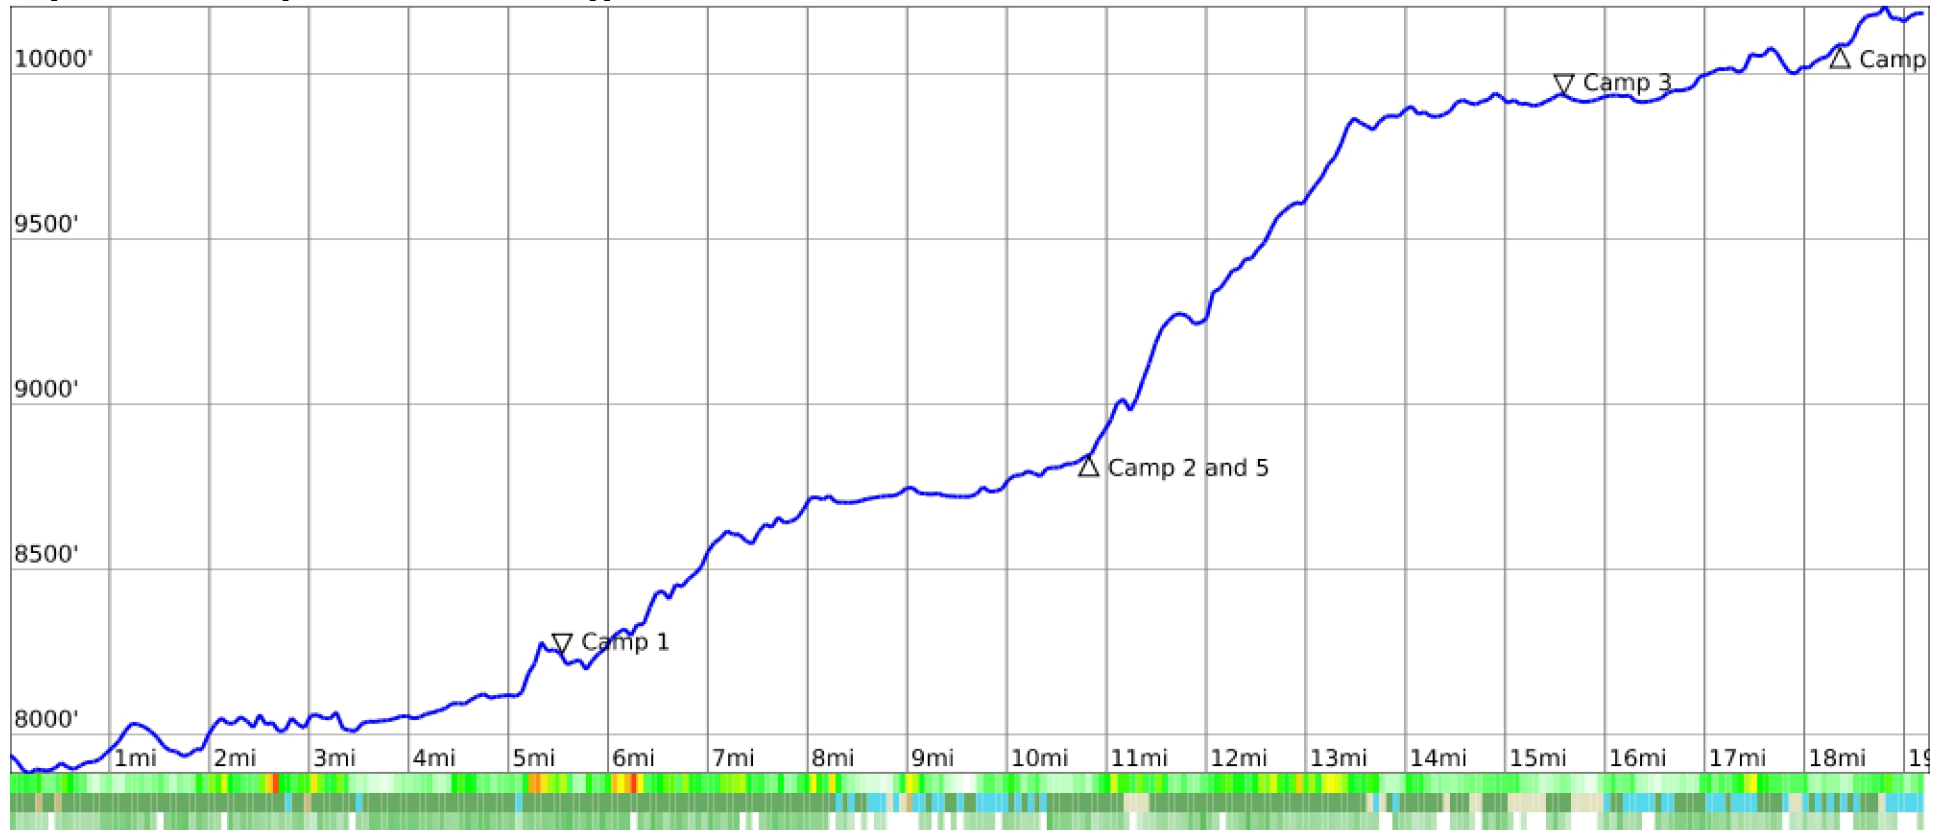

Pine River Trl

range 7881' to 10207' gain 3366' loss 1122' exaggeration 17.5x

Slope Angle (top), Land Cover (middle), Tree Cover (bottom)