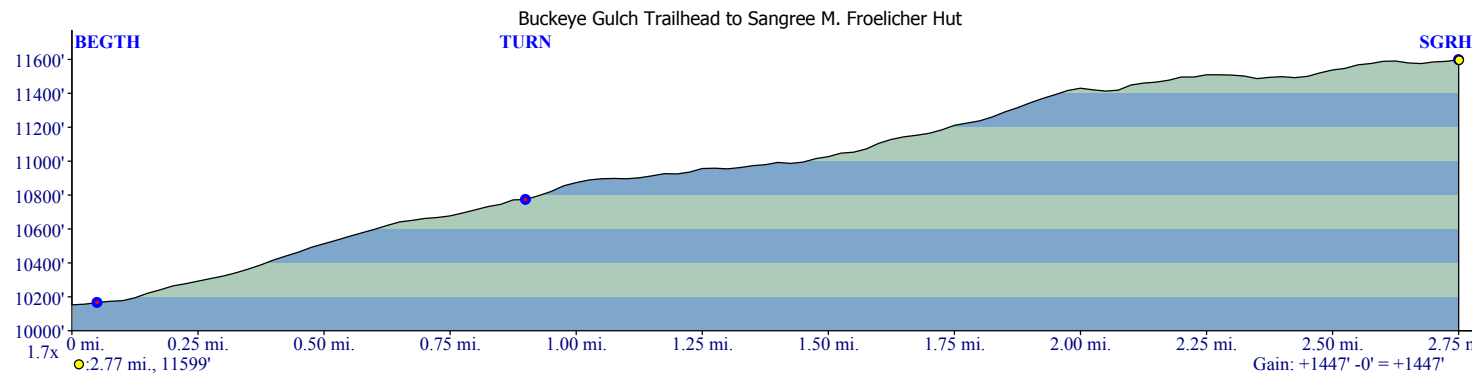

Sangree M. Froelicher Hut 2011

390000m E. 391000m E. 392000m E. WGS84 Zone 13S 393000m E.

Profile created with TOPO!® ©2008 National Geographic (www.nationalgeographic.com/topo)

Sangree M. Froelicher Hut 2011