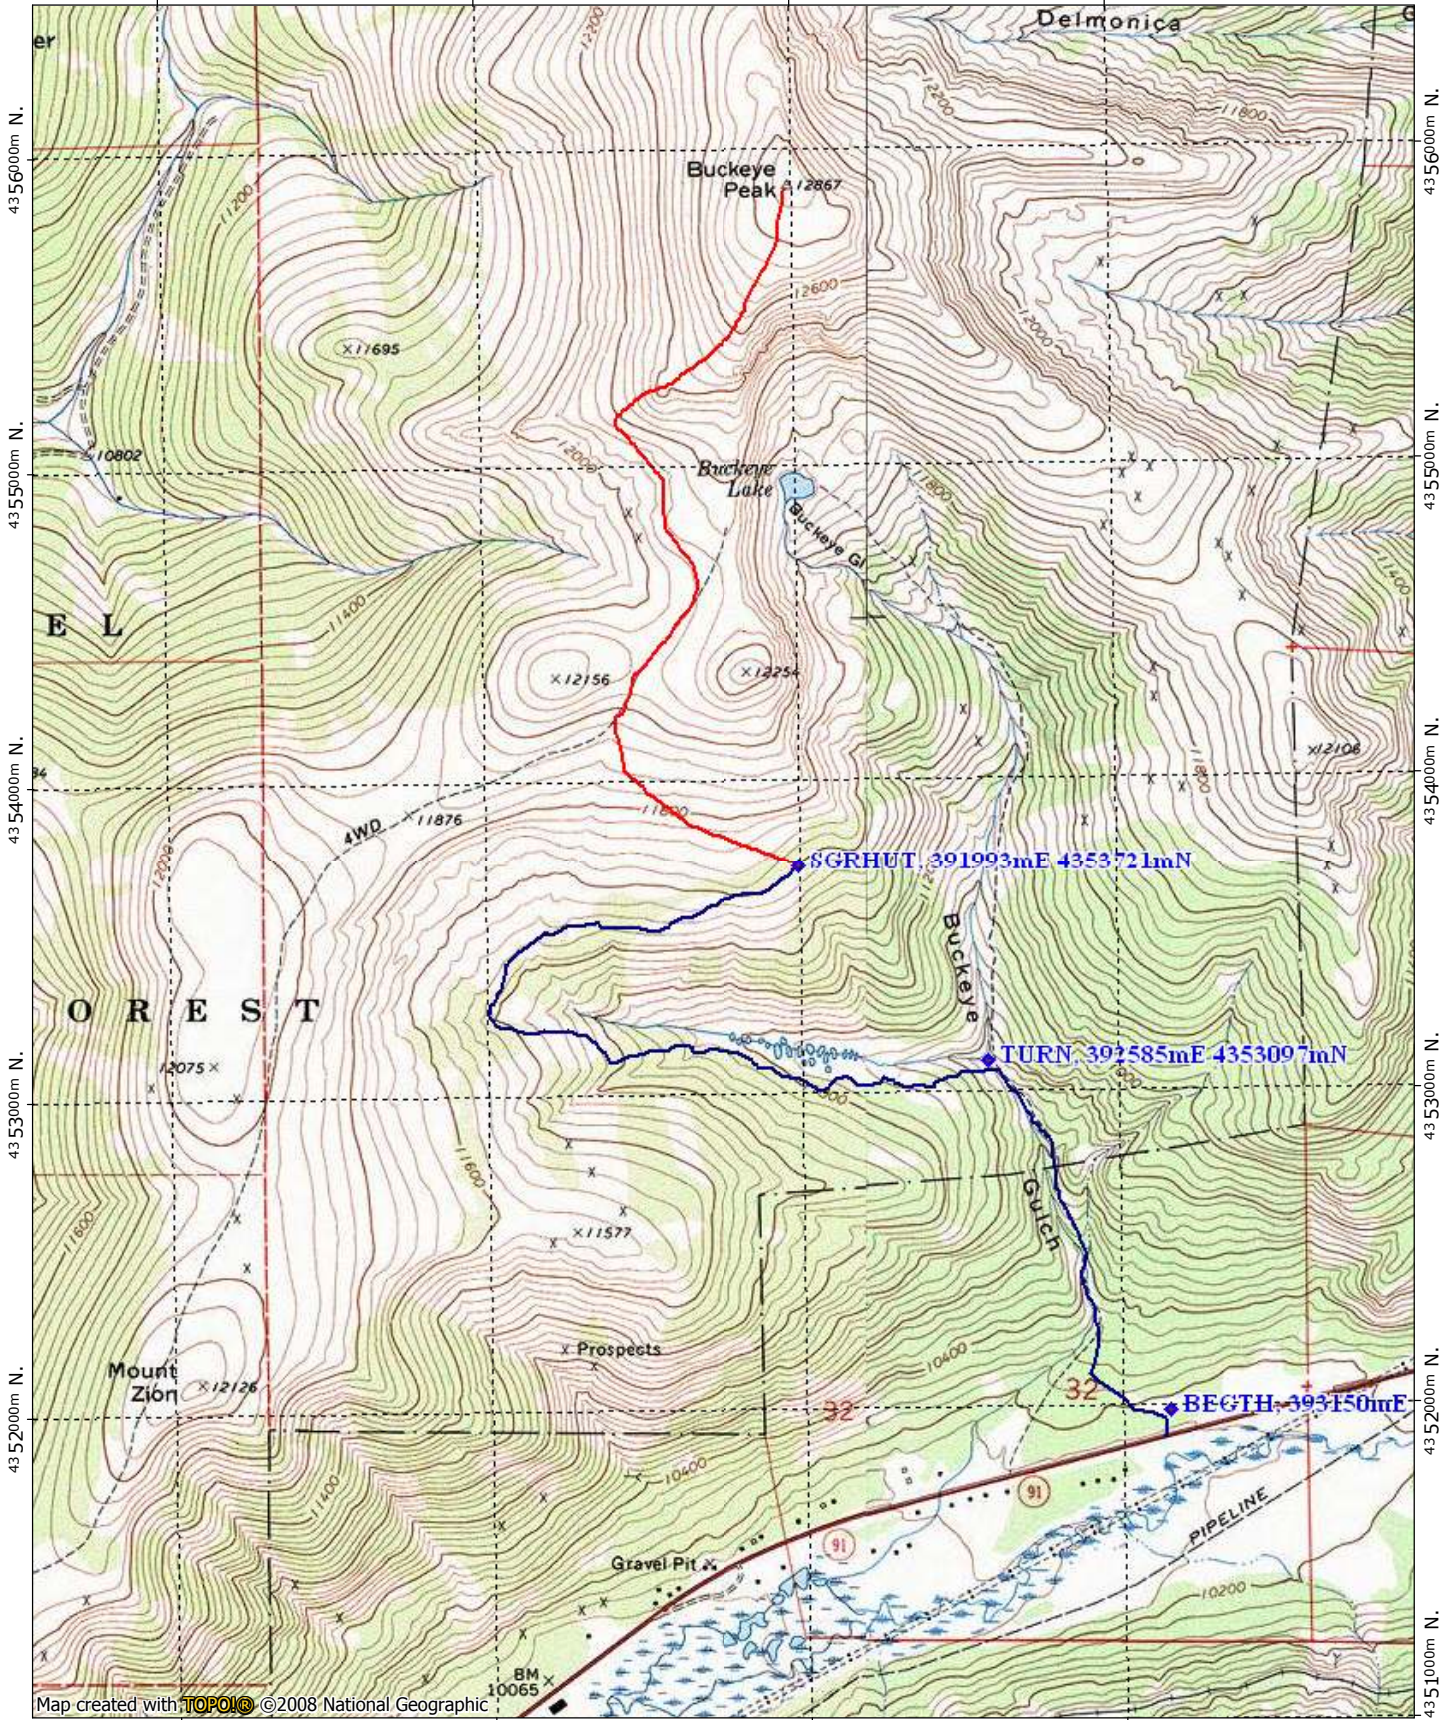

Sangree M. Froelicher Hut 2011

390000m E. 391000m E. 392000m E. WGS84 Zone 13S 393000m E.

Profile created with TOPO!® ©2008 National Geographic (www.nationalgeographic.com/topo)

Sangree M. Froelicher Hut 2011