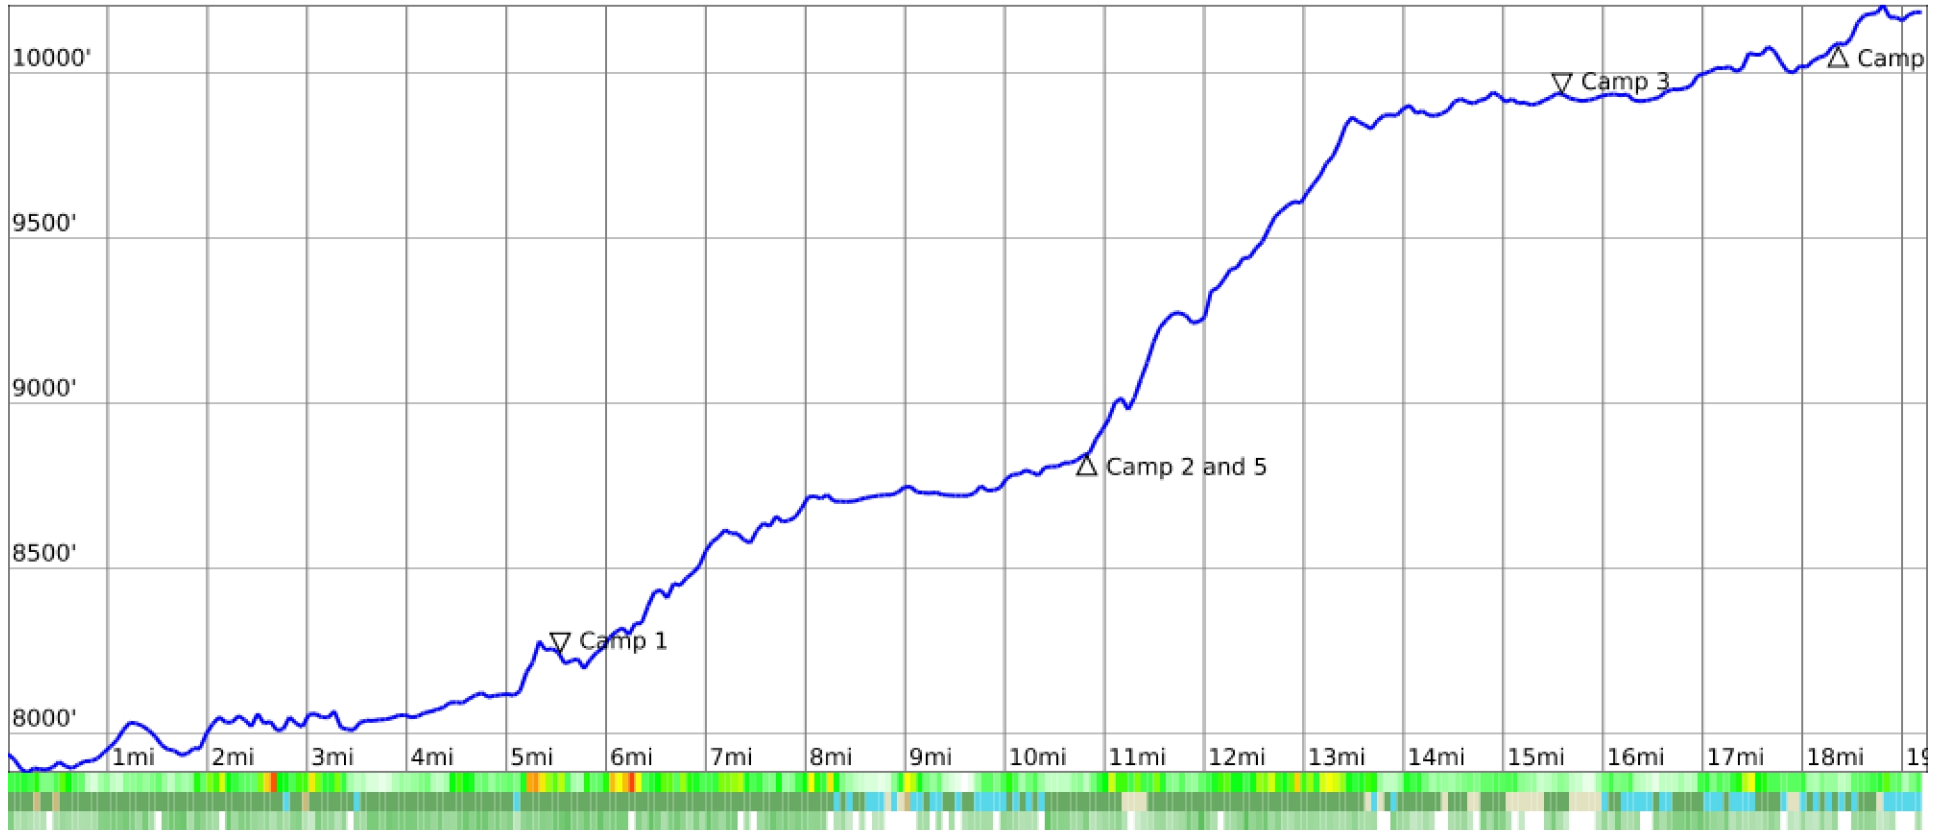

# Pine River Trl

range 7881' to 10207' gain 3366' loss 1122' exaggeration 17.5x

Slope Angle (top), Land Cover (middle), Tree Cover (bottom)